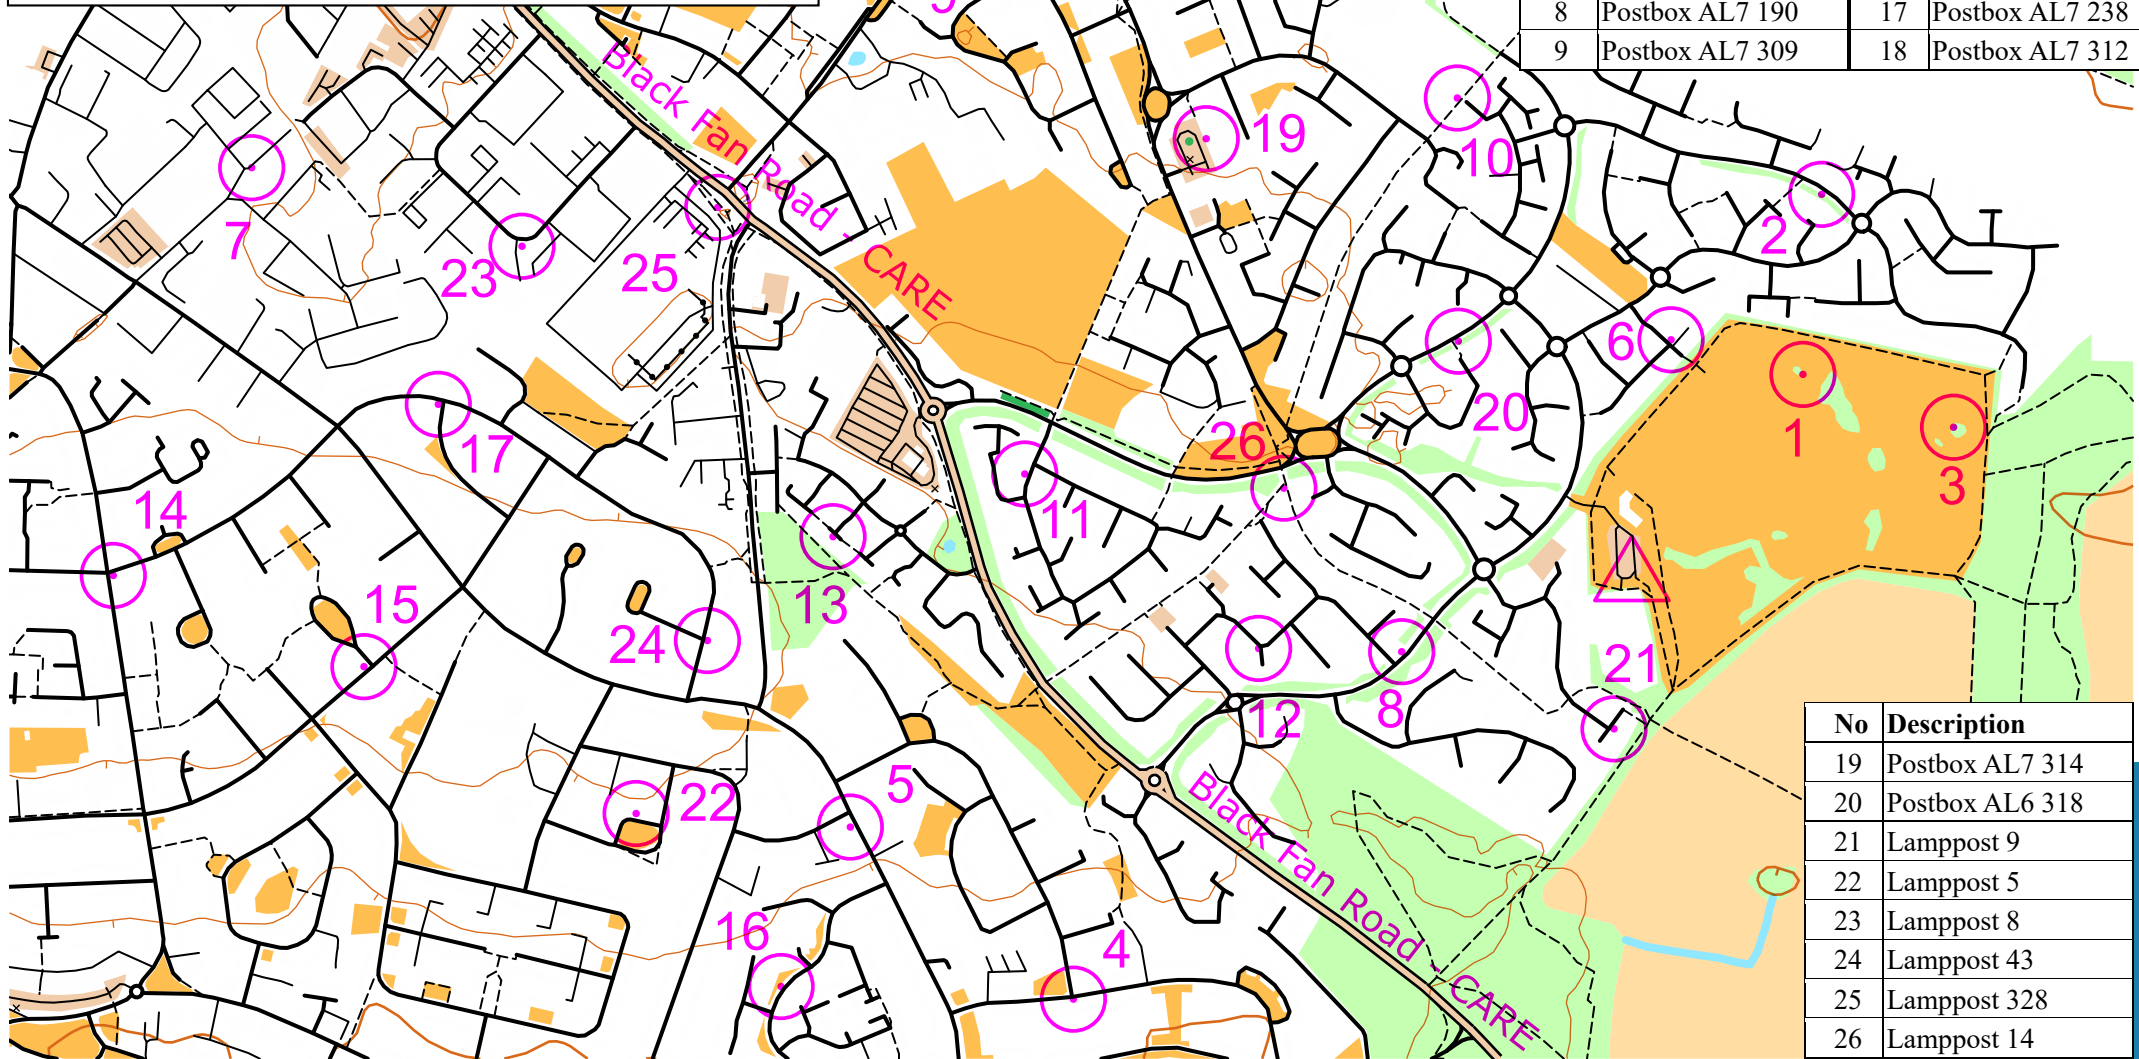

Participant Pre-read

Simply visit as many controls (numbered circles) as you can. Start and finish at the triangle.

45 minute score event, 20 points per control.

10 points deducted for each minute or part minute late.

- Watch out for hazards, especially the ones we specifically mention on the front of the map. Others include trip hazards, impacting hard objects and passers by.
- Pay particular attention to traffic on roads.
- Keep social distance. These are public areas.
- Dress appropriately for the weather & avoid extreme conditions. For our forest courses full leg cover is better.
- Consider how much guidance your child or vulnerable adult needs. We do not recommend street courses for unaccompanied under 16s.

<https://www.herts-orienteeing.club>

WELWYN GC EAST STREET-O

scale 1:10000, contours 5m
500m

Take care crossing roads!

Special care should be taken crossing Black Fan Road

45 minute score event, 20 points per control.
10 points deducted for each part minute late.

MapRunF: HH Welwyn GC East PXAS ScoreV45

Start/finish: SE corner of car park at path end

No	Description	No	Description
1	Thicket, SE side	10	Lamppost opp.road
2	Postbox AL8 324	11	Postbox AL7 315
3	Thicket, NW side	12	Lamppost 7
4	Postbox AL7 251	13	Lamppost 3
5	Postbox AL7 261	14	Postbox AL7 191
6	Lamppost 3	15	Postbox AL7 239
7	Height restriction	16	Postbox AL7 326
8	Postbox AL7 190	17	Postbox AL7 238
9	Postbox AL7 309	18	Postbox AL7 312